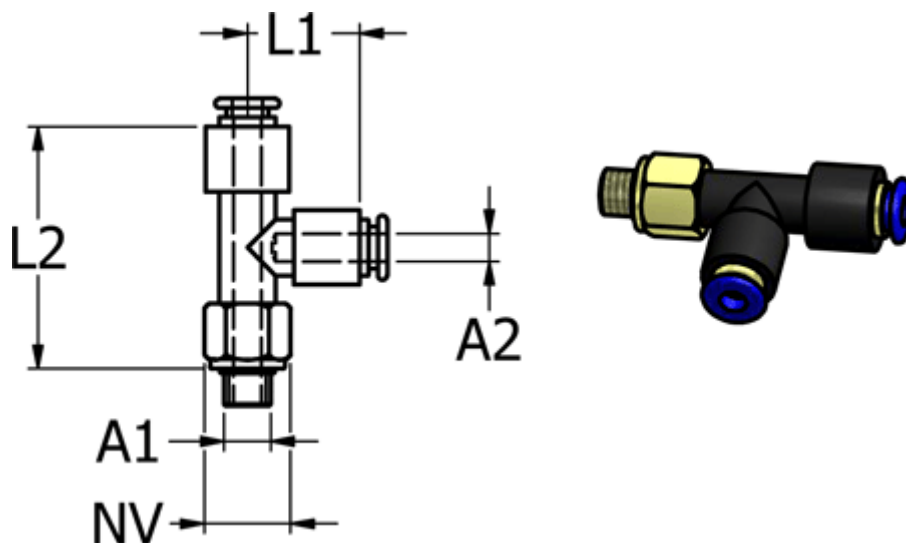

Article number: 586PD66

Description: Mini Push-in PD66, Tee, swivel,  $\text{Ø}6/\text{Ø}6/\text{M}6$

## Measures

Ext. hose diameter A2	= 6 mm
L1	= 14.5
L2	= 33.1
NV	= 10
Thread A1	= M6